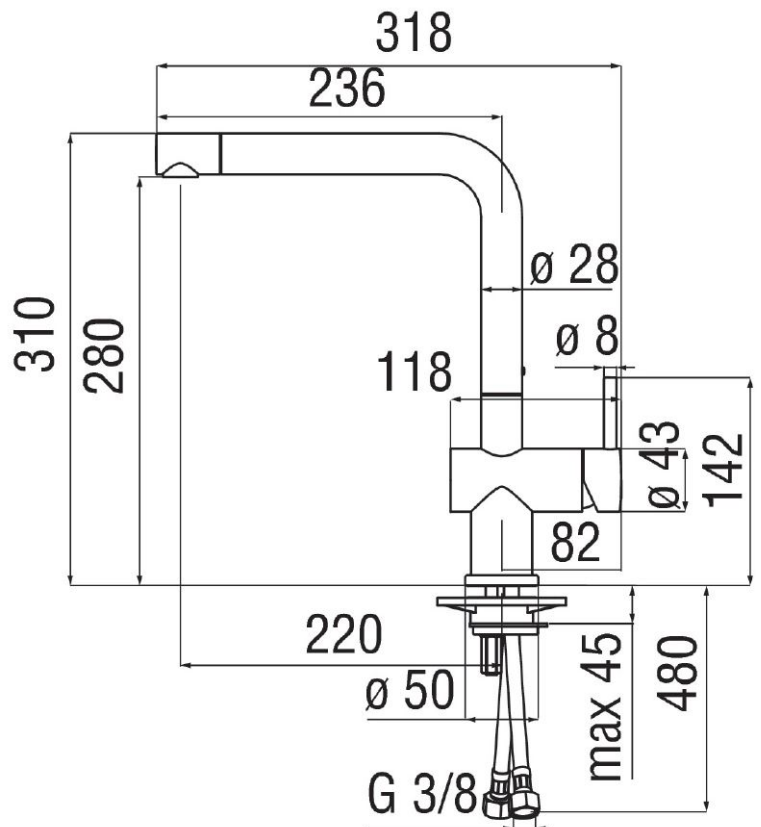

**Product Specification
 Sheet LV00117CR**

E&OE – it is recommended all measurements are taken directly from the product. Specification subject to change without notice, always consult the literature supplied with the product. Coloured images are indicative only.